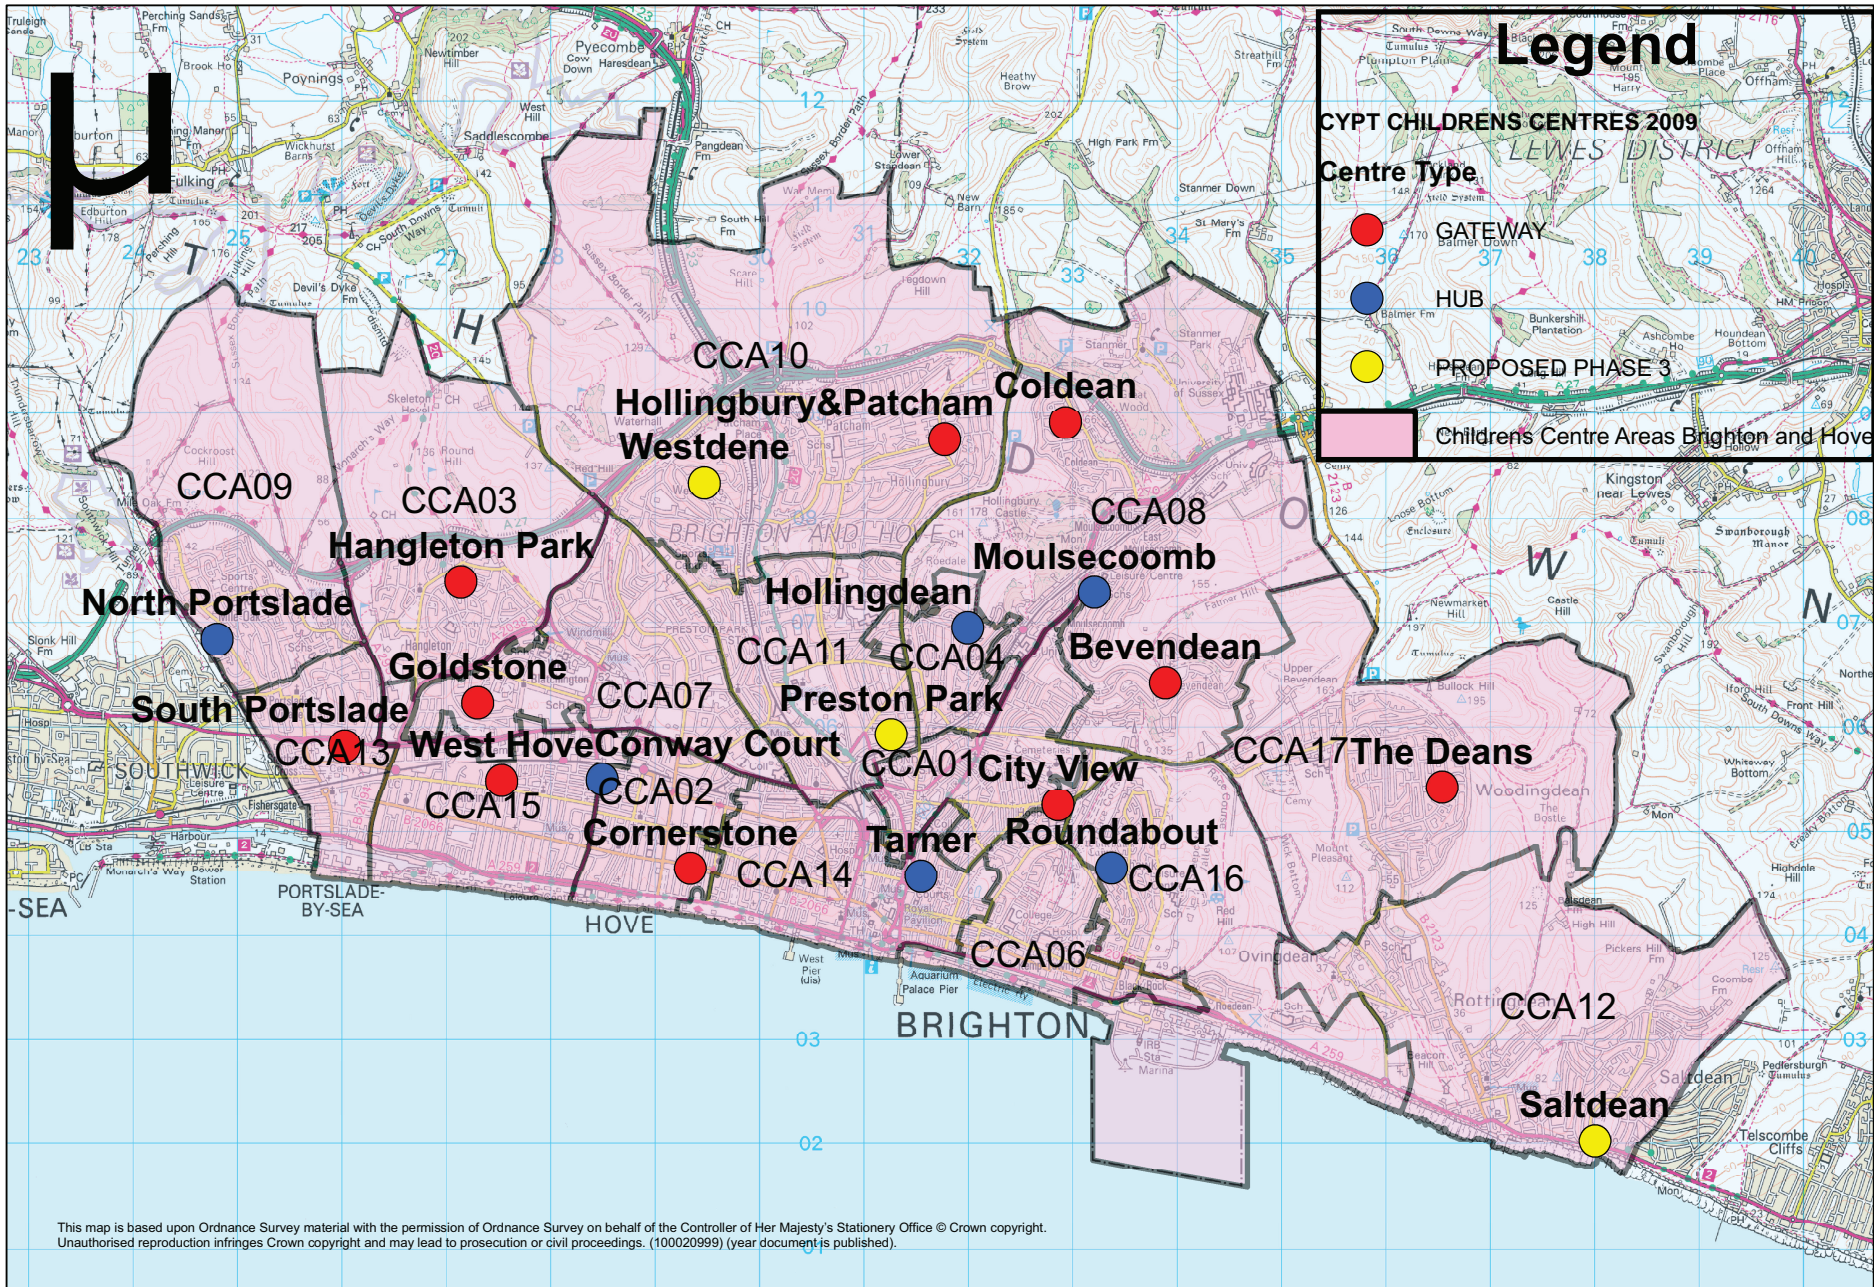

CYPT Childrens Centre Areas with Childrens Centres 2009